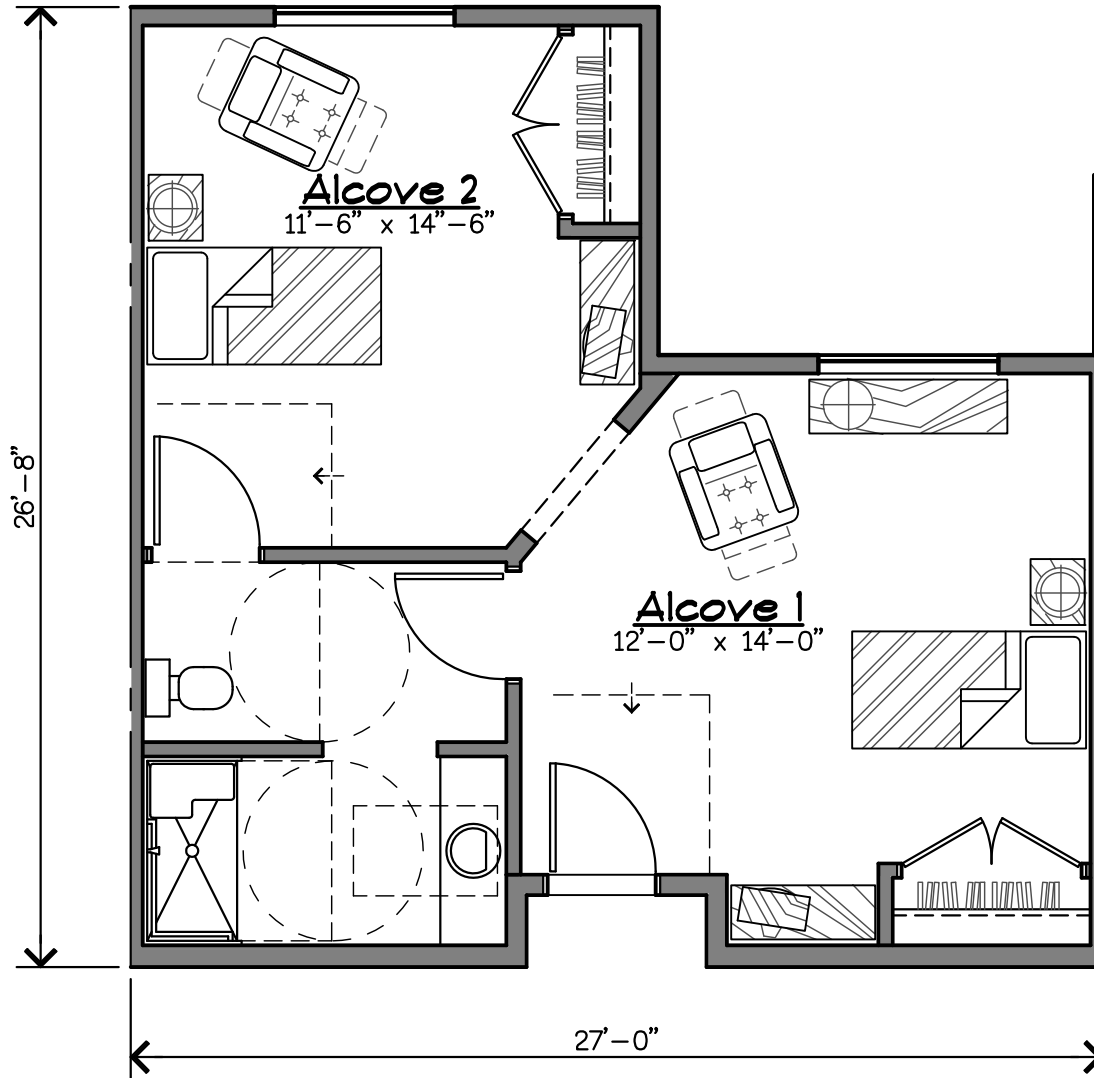

AL: ONE BEDROOM

527 SF Livable / 572 SF Gross
Canyon Winds Senior Living

SCALE: 3/16" = 1'-0"

10/14/15

**ATHENA
STUDIO, LLC**
444 W Camelback 303
Phoenix, AZ 85013
TEL (602) 274-5000

A2

AL: TWO BEDROOM

797 SF Livable / 853 SF Gross

Canyon Winds Senior Living

SCALE: 3/16" = 1'-0"

10/14/15

**ATHENA
STUDIO, LLC**
444 W Camelback 303
Phoenix, AZ 85013
TEL (602) 274-5000

MEMORY CARE: SINGLE

287 SF Livable / 330 SF Gross

Canyon Winds Senior Living

SCALE: 3/16" = 1'-0"

10/14/15

**ATHENA
STUDIO, LLC**
444 W Camelback 303
Phoenix, AZ 85013
TEL (602) 274-5000

MEMORY CARE: DOUBLE

540 SF Livable / 591 SF Gross
Canyon Winds Senior Living
SCALE: 3/16" = 1'-0"
10/14/15

964 SF Livable / 1,071 SF Gross

Canyon Winds Senior Living

SCALE: 3/16" = 1'-0"

10/14/15