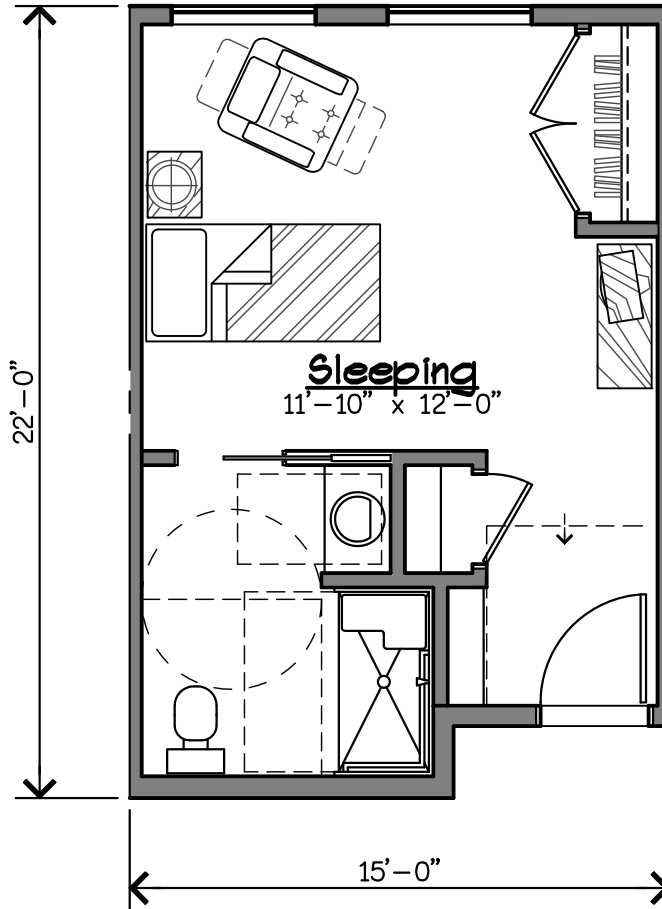

**ATHENA
STUDIO, LLC**
444 W Camelback 303
Phoenix, AZ 85013
TEL (602) 274-5000

AL: STUDIO

403 SF Livable / 441 SF Gross

Canyon Winds Senior Living

SCALE: 3/16" = 1'-0"

10/14/15

**ATHENA
STUDIO, LLC**
444 W Camelback 303
Phoenix, AZ 85013
TEL (602) 274-5000

AL: ONE BEDROOM

527 SF Livable / 572 SF Gross
Canyon Winds Senior Living

SCALE: 3/16" = 1'-0"

10/14/15

**ATHENA
STUDIO, LLC**
444 W Camelback 303
Phoenix, AZ 85013
TEL (602) 274-5000

A2

AL: TWO BEDROOM

797 SF Livable / 853 SF Gross

Canyon Winds Senior Living

SCALE: 3/16" = 1'-0"

10/14/15

**ATHENA
STUDIO, LLC**
444 W Camelback 303
Phoenix, AZ 85013
TEL (602) 274-5000

MEMORY CARE: SINGLE

287 SF Livable / 330 SF Gross

Canyon Winds Senior Living

SCALE: 3/16" = 1'-0"

10/14/15

**ATHENA
STUDIO, LLC**
444 W Camelback 303
Phoenix, AZ 85013
TEL (602) 274-5000

MEMORY CARE: DOUBLE

540 SF Livable / 591 SF Gross
Canyon Winds Senior Living
SCALE: 3/16" = 1'-0"
10/14/15