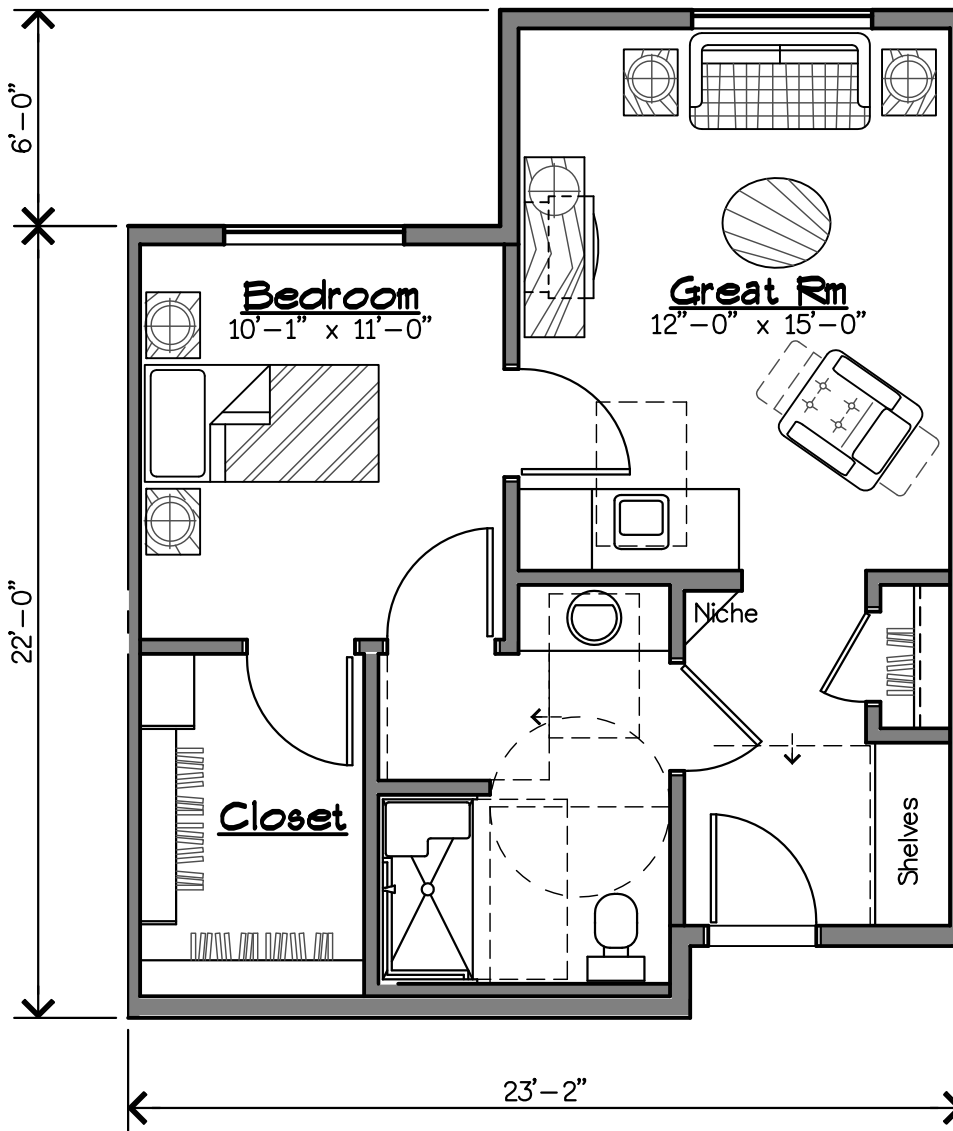

**ATHENA
STUDIO, LLC**
444 W Camelback 303
Phoenix, AZ 85013
TEL (602) 274-5000

AL: STUDIO

403 SF Livable / 441 SF Gross

Canyon Winds Senior Living

SCALE: 3/16" = 1'-0"

10/14/15

**ATHENA
STUDIO, LLC**
444 W Camelback 303
Phoenix, AZ 85013
TEL (602) 274-5000

AL: ONE BEDROOM

527 SF Livable / 572 SF Gross
Canyon Winds Senior Living

SCALE: 3/16" = 1'-0"

10/14/15

**ATHENA
STUDIO, LLC**
444 W Camelback 303
Phoenix, AZ 85013
TEL (602) 274-5000

A2

AL: TWO BEDROOM

797 SF Livable / 853 SF Gross

Canyon Winds Senior Living

SCALE: 3/16" = 1'-0"

10/14/15

**ATHENA
STUDIO, LLC**
444 W Camelback 303
Phoenix, AZ 85013
TEL (602) 274-5000

MEMORY CARE: SINGLE

287 SF Livable / 330 SF Gross

Canyon Winds Senior Living

964 SF Livable / 1,071 SF Gross

Canyon Winds Senior Living

SCALE: 3/16" = 1'-0"

10/14/15