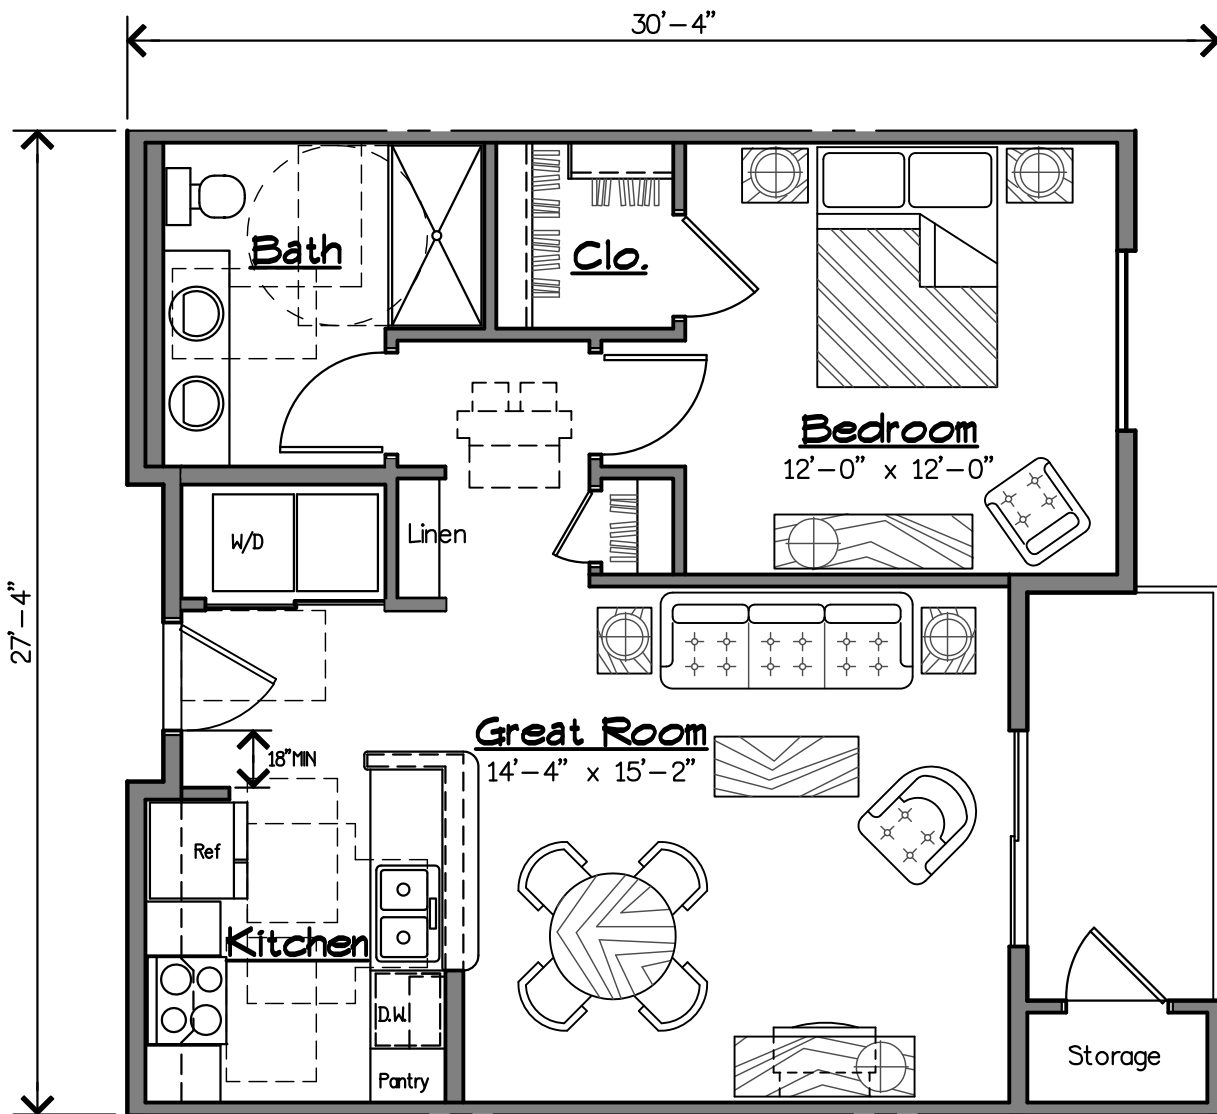

SCALE: 3/16" = 1'-0"

10/14/15

**ATHENA
STUDIO, LLC**
444 W Camelback 303
Phoenix, AZ 85013
TEL (602) 274-5000

MEMORY CARE: DOUBLE

540 SF Livable / 591 SF Gross
Canyon Winds Senior Living
SCALE: 3/16" = 1'-0"
10/14/15

**ATHENA
STUDIO, LLC**
 444 W Camelback 303
 Phoenix, AZ 85013
 TEL (602) 274-5000

IL: STUDIO

531 SF Livable / 604 SF Gross

Canyon Winds Senior Living

SCALE: 3/16" = 1'-0"

10/14/15

**ATHENA
STUDIO, LLC**
444 W Camelback 303
Phoenix, AZ 85013
TEL (602) 274-5000

11 IL: ONE BEDROOM

663 SF Livable / 730 SF Gross
Canyon Winds Senior Living
SCALE: 3/16" = 1'-0"
10/14/15

**ATHENA
STUDIO, LLC**
444 W Camelback 303
Phoenix, AZ 85013
TEL (602) 274-5000

12

IL: TWO BEDROOM

964 SF Livable / 1,071 SF Gross

Canyon Winds Senior Living

SCALE: 3/16" = 1'-0"

10/14/15