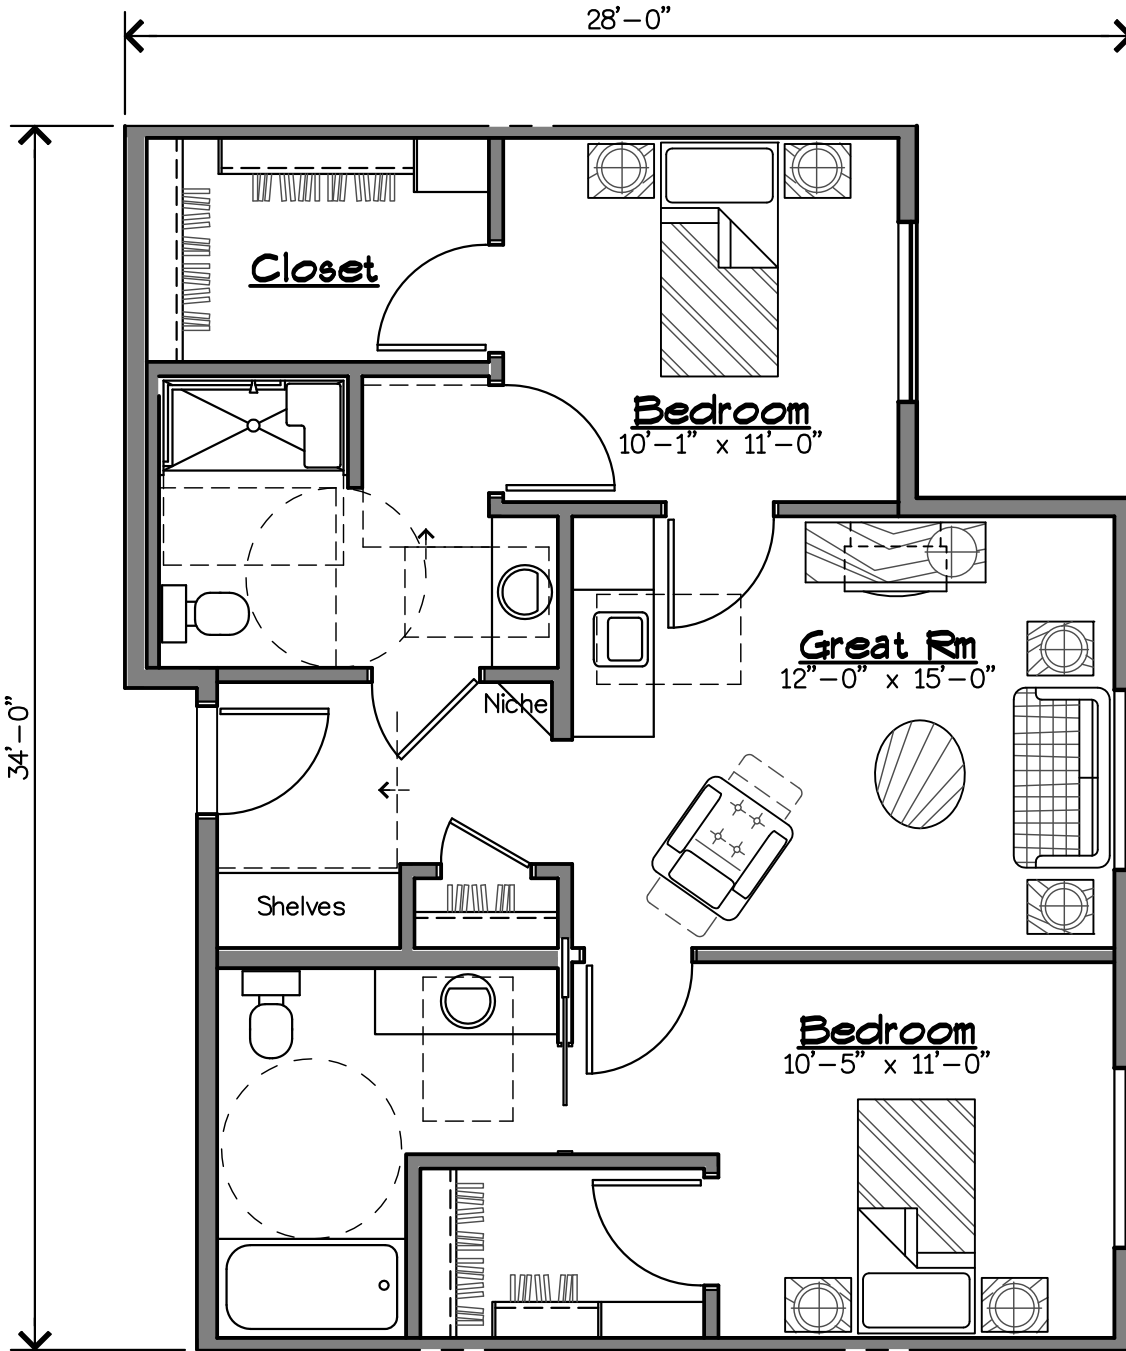

**ATHENA
STUDIO, LLC**
444 W Camelback 303
Phoenix, AZ 85013
TEL (602) 274-5000

AL: STUDIO

403 SF Livable / 441 SF Gross

Canyon Winds Senior Living

SCALE: 3/16" = 1'-0"

10/14/15

**ATHENA
STUDIO, LLC**
444 W Camelback 303
Phoenix, AZ 85013
TEL (602) 274-5000

AL: ONE BEDROOM

527 SF Livable / 572 SF Gross
Canyon Winds Senior Living

SCALE: 3/16" = 1'-0"

10/14/15

**ATHENA
STUDIO, LLC**
444 W Camelback 303
Phoenix, AZ 85013
TEL (602) 274-5000

A2

AL: TWO BEDROOM

797 SF Livable / 853 SF Gross

SCALE: 3/16" = 1'-0"

10/14/15

**ATHENA
STUDIO, LLC**
444 W Camelback 303
Phoenix, AZ 85013
TEL (602) 274-5000

MEMORY CARE: DOUBLE

540 SF Livable / 591 SF Gross
Canyon Winds Senior Living
SCALE: 3/16" = 1'-0"
10/14/15

964 SF Livable / 1,071 SF Gross

Canyon Winds Senior Living

SCALE: 3/16" = 1'-0"

10/14/15