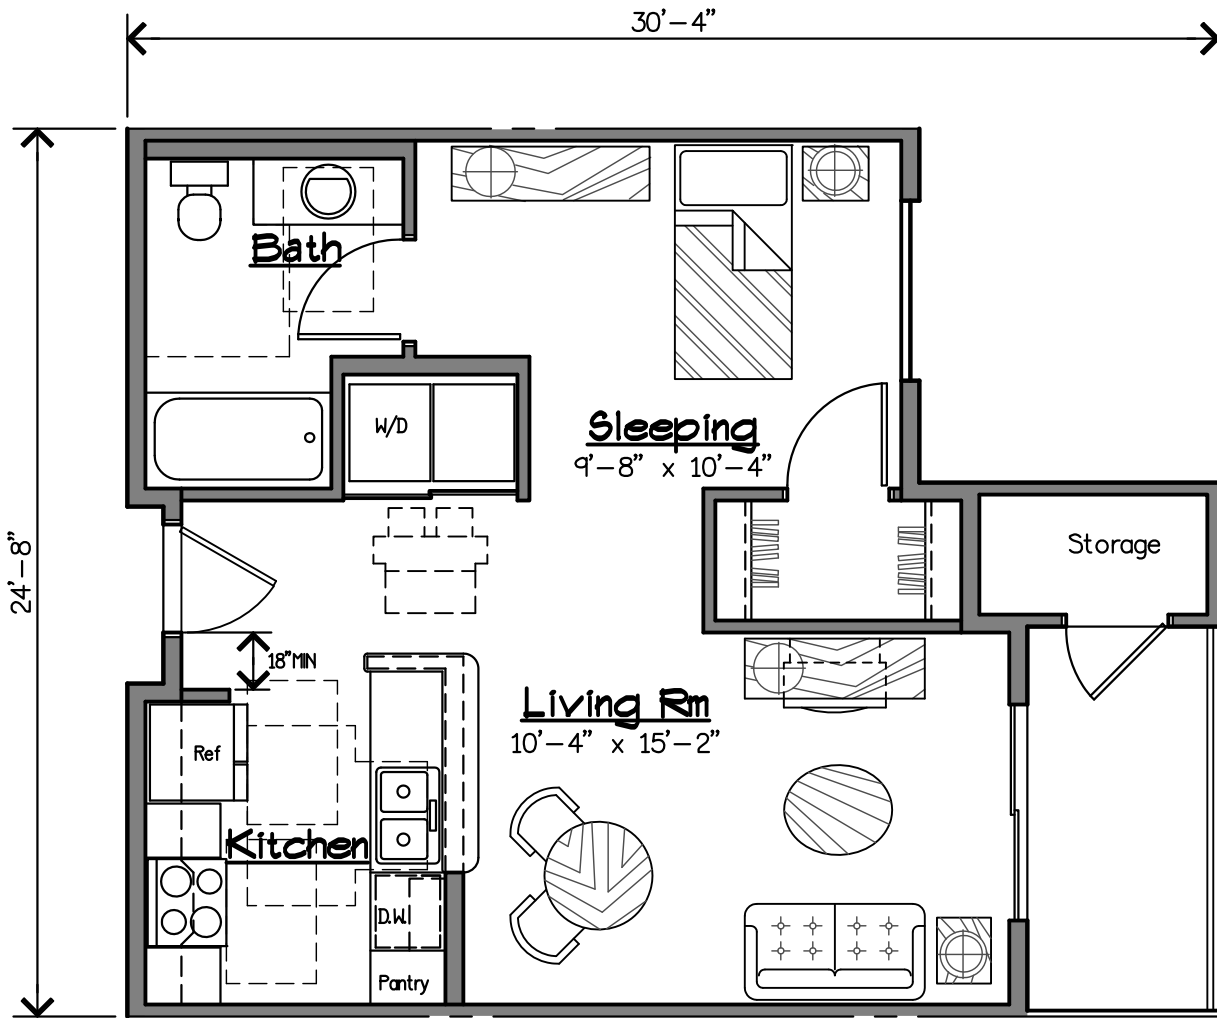

Canyon Winds Senior Living

SCALE: 3/16" = 1'-0"

10/14/15

**ATHENA
STUDIO, LLC**
444 W Camelback 303
Phoenix, AZ 85013
TEL (602) 274-5000

MEMORY CARE: SINGLE

287 SF Livable / 330 SF Gross

Canyon Winds Senior Living

SCALE: 3/16" = 1'-0"

10/14/15

**ATHENA
STUDIO, LLC**
444 W Camelback 303
Phoenix, AZ 85013
TEL (602) 274-5000

MEMORY CARE: DOUBLE

540 SF Livable / 591 SF Gross
Canyon Winds Senior Living
SCALE: 3/16" = 1'-0"
10/14/15

**ATHENA
STUDIO, LLC**
 444 W Camelback 303
 Phoenix, AZ 85013
 TEL (602) 274-5000

IL: STUDIO

531 SF Livable / 604 SF Gross

Canyon Winds Senior Living

SCALE: 3/16" = 1'-0"

10/14/15

**ATHENA
STUDIO, LLC**
444 W Camelback 303
Phoenix, AZ 85013
TEL (602) 274-5000