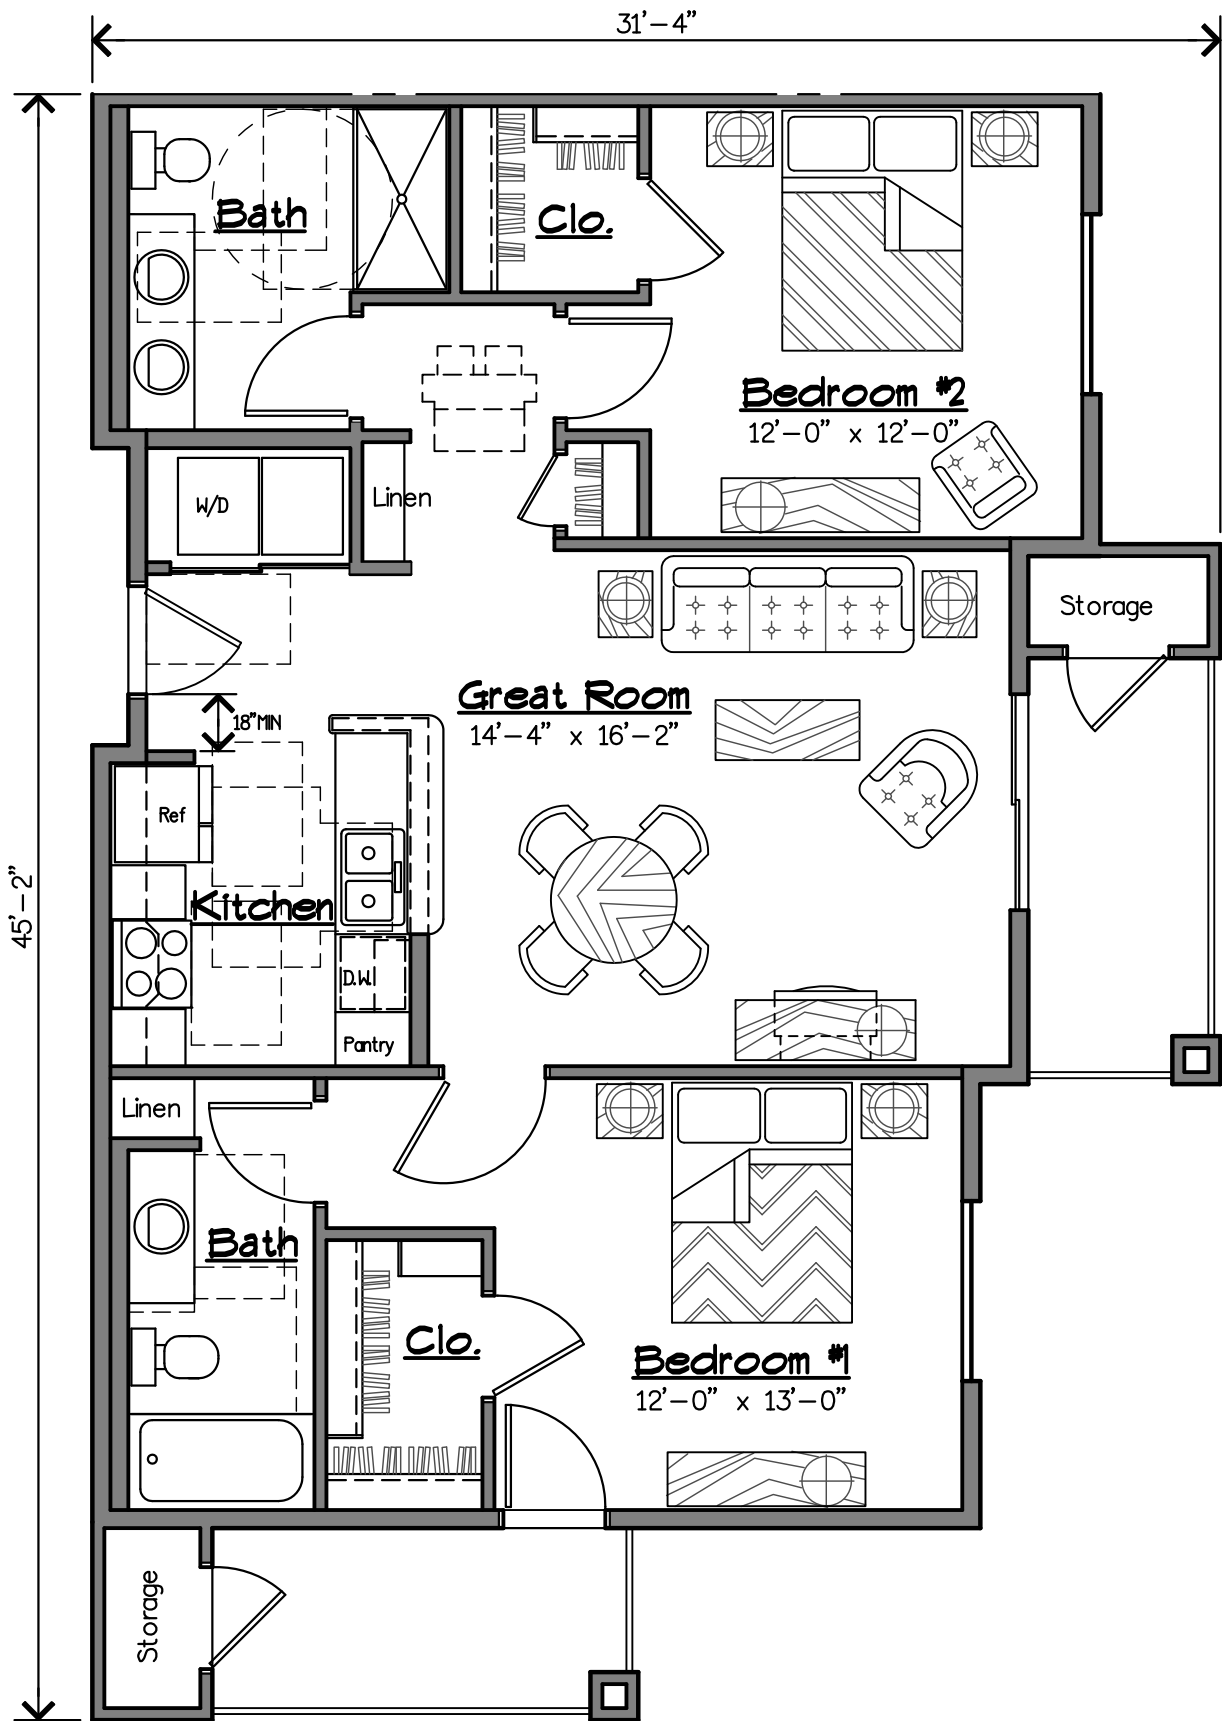

SCALE: 3/16" = 1'-0"

10/14/15

**ATHENA
STUDIO, LLC**
444 W Camelback 303
Phoenix, AZ 85013
TEL (602) 274-5000

MEMORY CARE: DOUBLE

540 SF Livable / 591 SF Gross
Canyon Winds Senior Living
SCALE: 3/16" = 1'-0"
10/14/15

**ATHENA
STUDIO, LLC**
 444 W Camelback 303
 Phoenix, AZ 85013
 TEL (602) 274-5000

IL: STUDIO

531 SF Livable / 604 SF Gross

Canyon Winds Senior Living

SCALE: 3/16" = 1'-0"

10/14/15

**ATHENA
STUDIO, LLC**
444 W Camelback 303
Phoenix, AZ 85013
TEL (602) 274-5000

11 IL: ONE BEDROOM

663 SF Livable / 730 SF Gross
Canyon Winds Senior Living
SCALE: 3/16" = 1'-0"
10/14/15

**ATHENA
STUDIO, LLC**
444 W Camelback 303
Phoenix, AZ 85013
TEL (602) 274-5000

12

IL: TWO BEDROOM

964 SF Livable / 1,071 SF Gross

Canyon Winds Senior Living

SCALE: 3/16" = 1'-0"

10/14/15